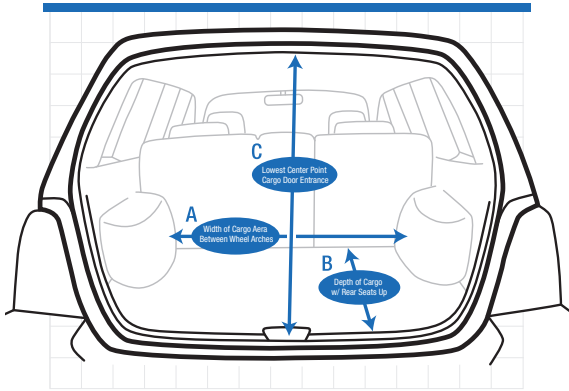

CAR SIZING CHART

MEASURING YOUR CAR FOR THE VARIOCAGE

Check to see if your car has a raised sill at the rear cargo entrance. If the sill is raised, you should put something flat under the cage so its doors can open correctly. We recommend rigid foam board insulation to minimize interference with your car's crumple zone. The floor of the cargo area should be flat.

- A**—Measure the narrowest usable area across the floor of the cargo area where you would position the crate
(Note: The narrowest usable area is often between the rear wheel wells or at the bottom of the cargo door entrance.)
- B**—Measure the usable length of the cargo floor from the back seat to the door sill
(Note: The front & back of the cage are angled. Total cage length is approximately 12" narrower at the top.)
- C**—Measure the height from the cargo floor to the lowest point at the top of the cargo door entrance
(Note: Be sure to measure the shortest point which is often at the sides of the cargo entrance not in the middle.)

Variocage is adjustable in length. The slope of the front, back and sides are angled so it can easily fit in a typical cargo area. If you have a door with a steep angle, it may not close properly with the crate fully extended. Consider the final adjusted length of the cage to be sure it will offer enough space for your dog.